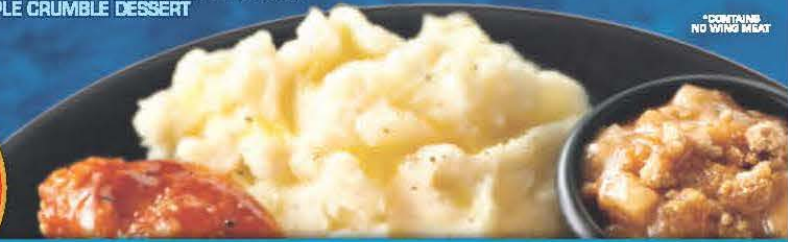

HUNGRY-MAN

CHIPOTLE BBQ SAUCED BONELESS CHICKEN WYNGZ*

21g PROTEIN

CHIPOTLE BBQ SAUCED BONELESS CHICKEN WYNGZ*

FRIED WHITE MEAT CHICKEN RATTIES TOPPED WITH CHIPOTLE BBQ SAUCE, RANCH SEASONED MASHED POTATOES, SWEET CORN AND AN APPLE CRUMBLE DESSERT

*CONTAINS NO WING MEAT

21g PROTEIN