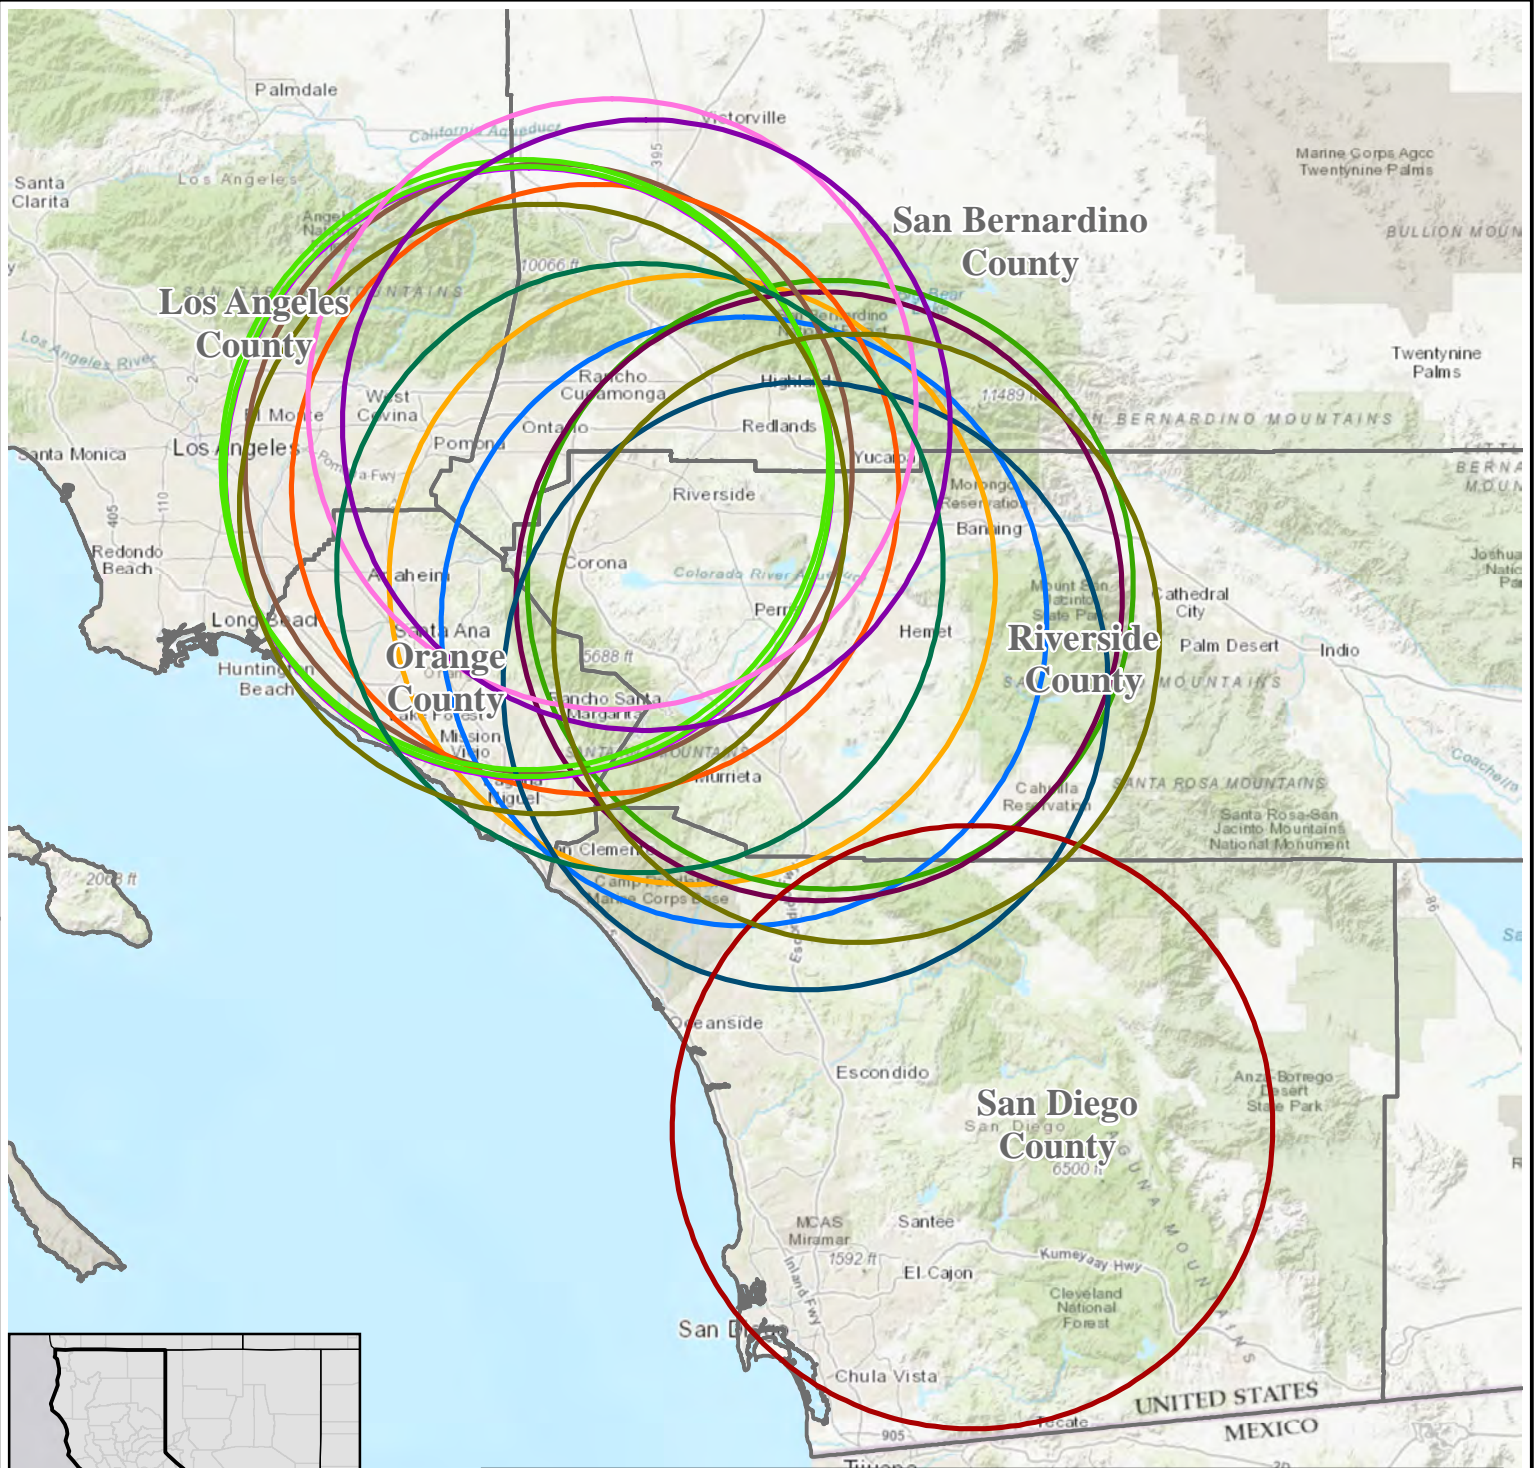

50 km Radius Ineligible Zones

NVSL Confirmed Date				
9/9/2019	5/10/2019	3/2/2019	1/25/2019	1/7/2019
8/31/2019	3/20/2019	2/16/2019	1/24/2019	12/28/2018
8/14/2019	3/14/2019	2/1/2019	1/9/2019	12/14/2018