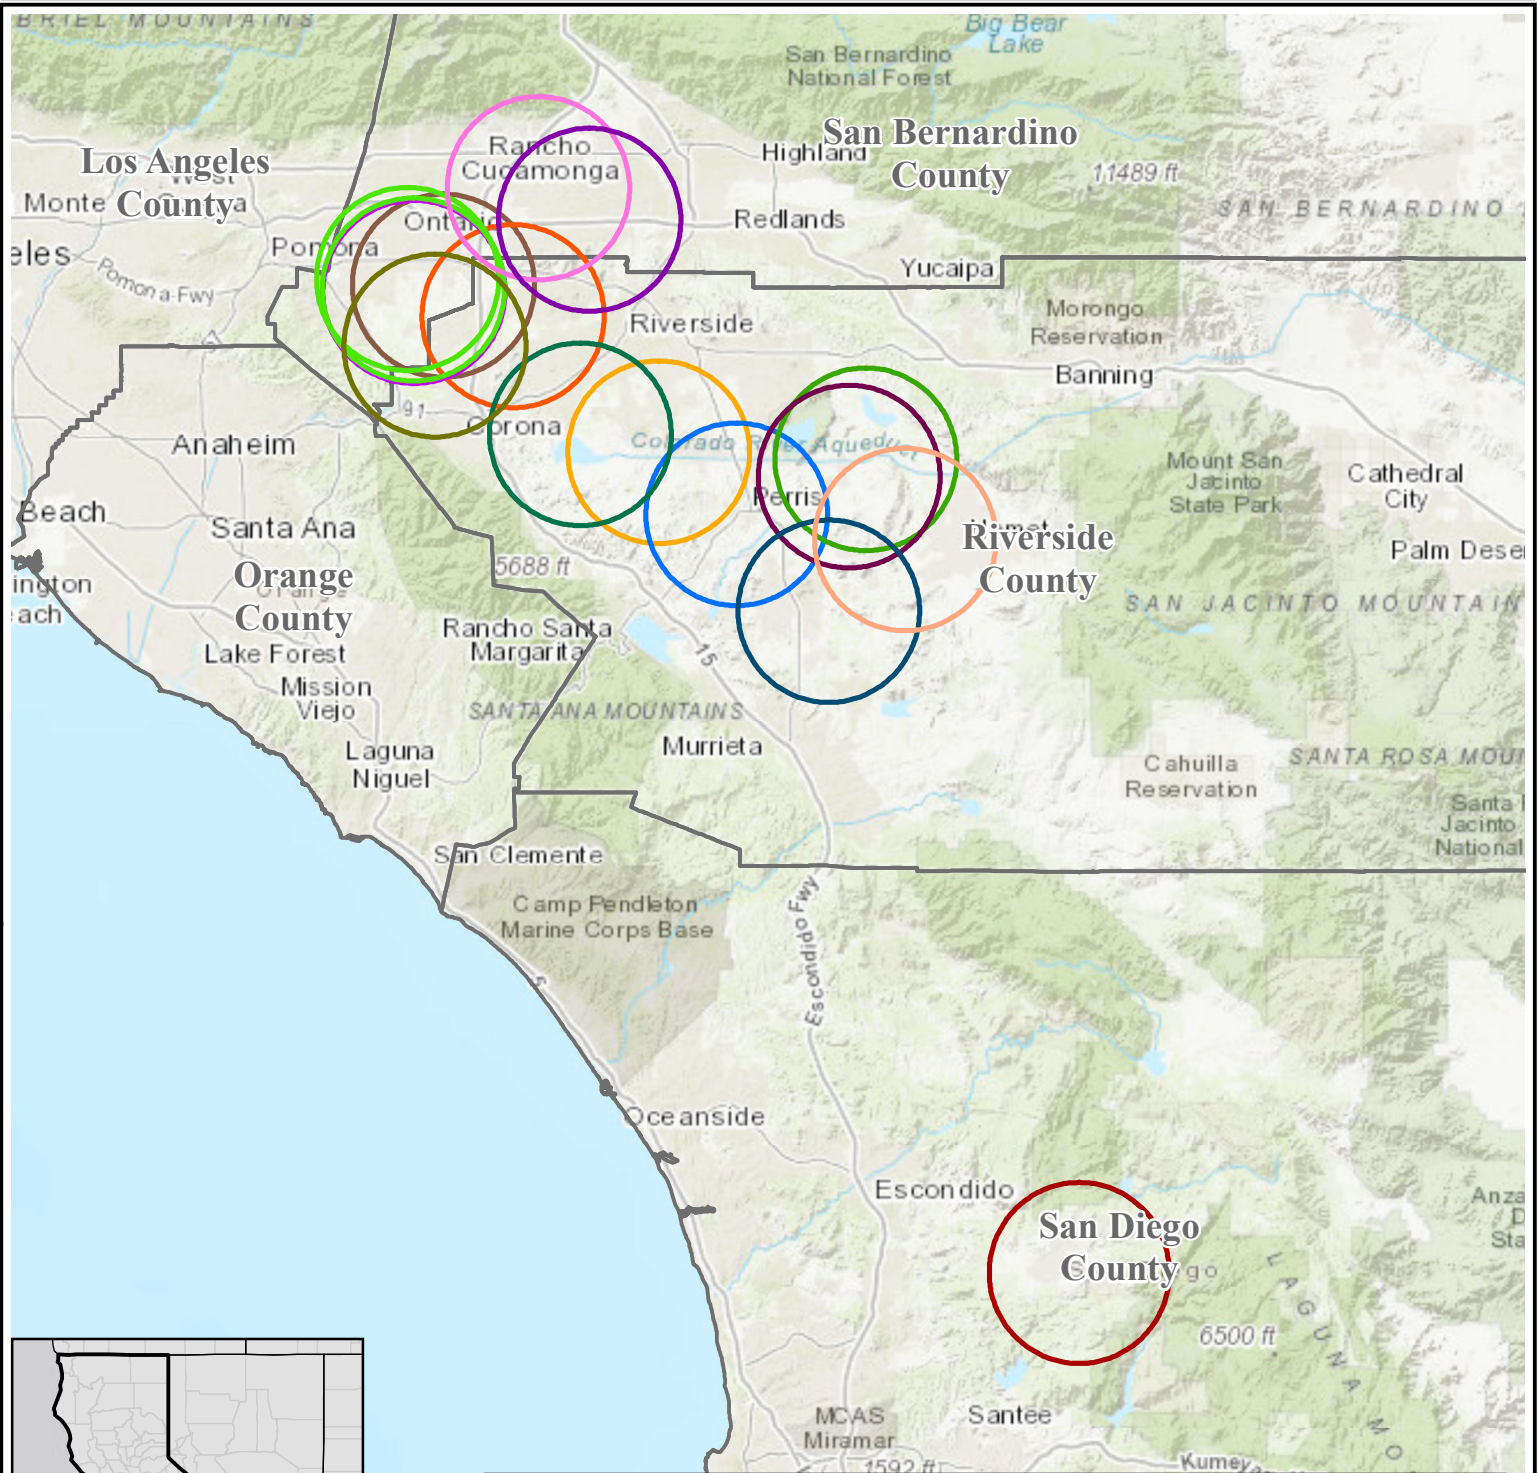

10 km Radius Ineligible Zones

NVSL Confirmed Date

9/9/2019	5/10/2019	3/2/2019	1/25/2019	1/7/2019
8/31/2019	3/20/2019	2/16/2019	1/24/2019	12/28/2018
8/14/2019	3/14/2019	2/1/2019	1/9/2019	12/14/2018