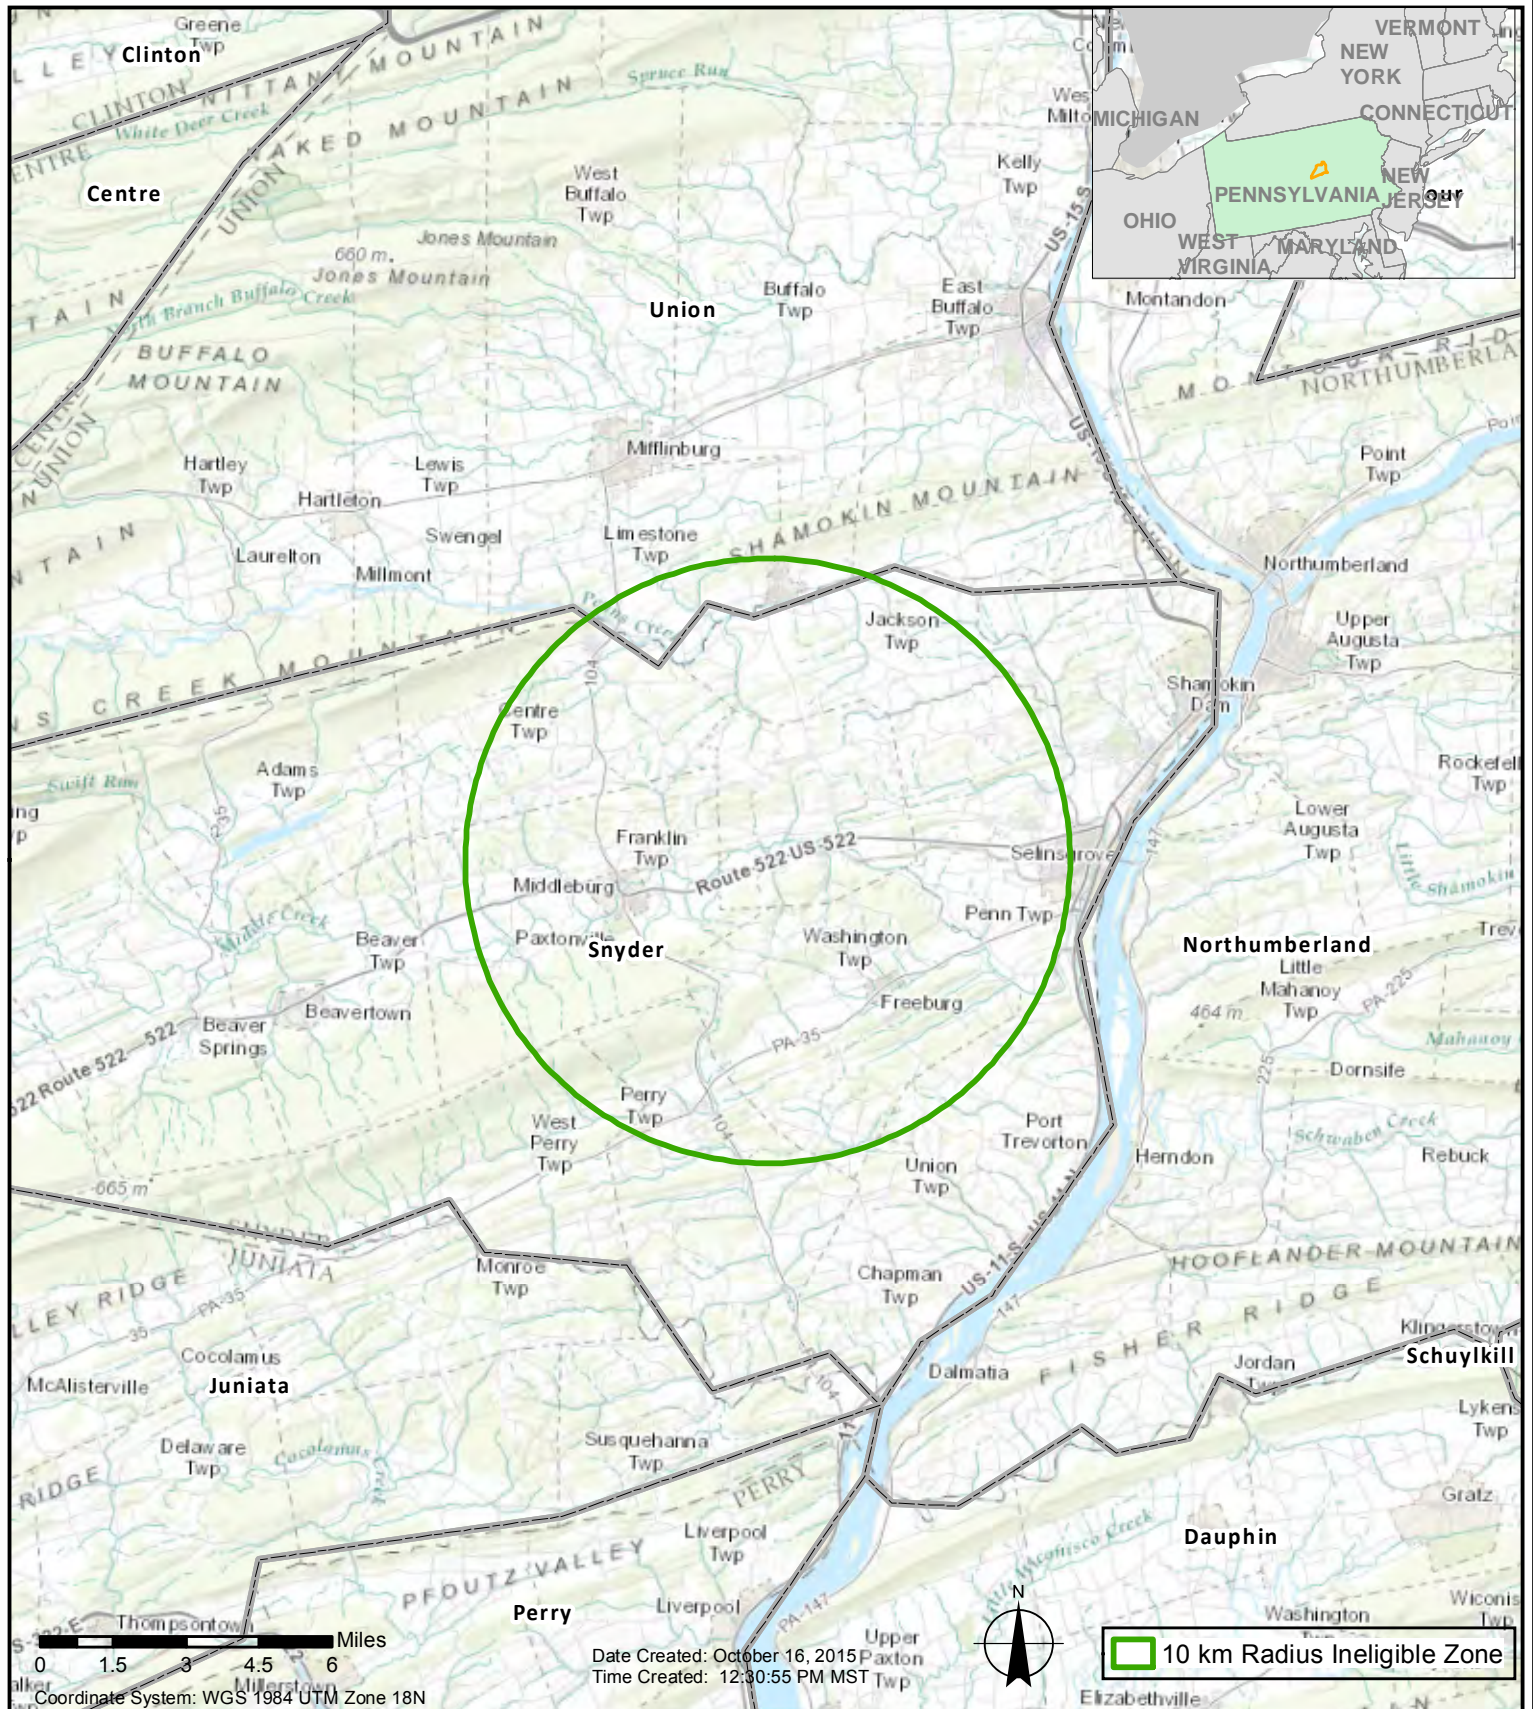

10 km Radius Ineligible Zone

Date Created: October 16, 2015
Time Created: 12:30:55 PM MST