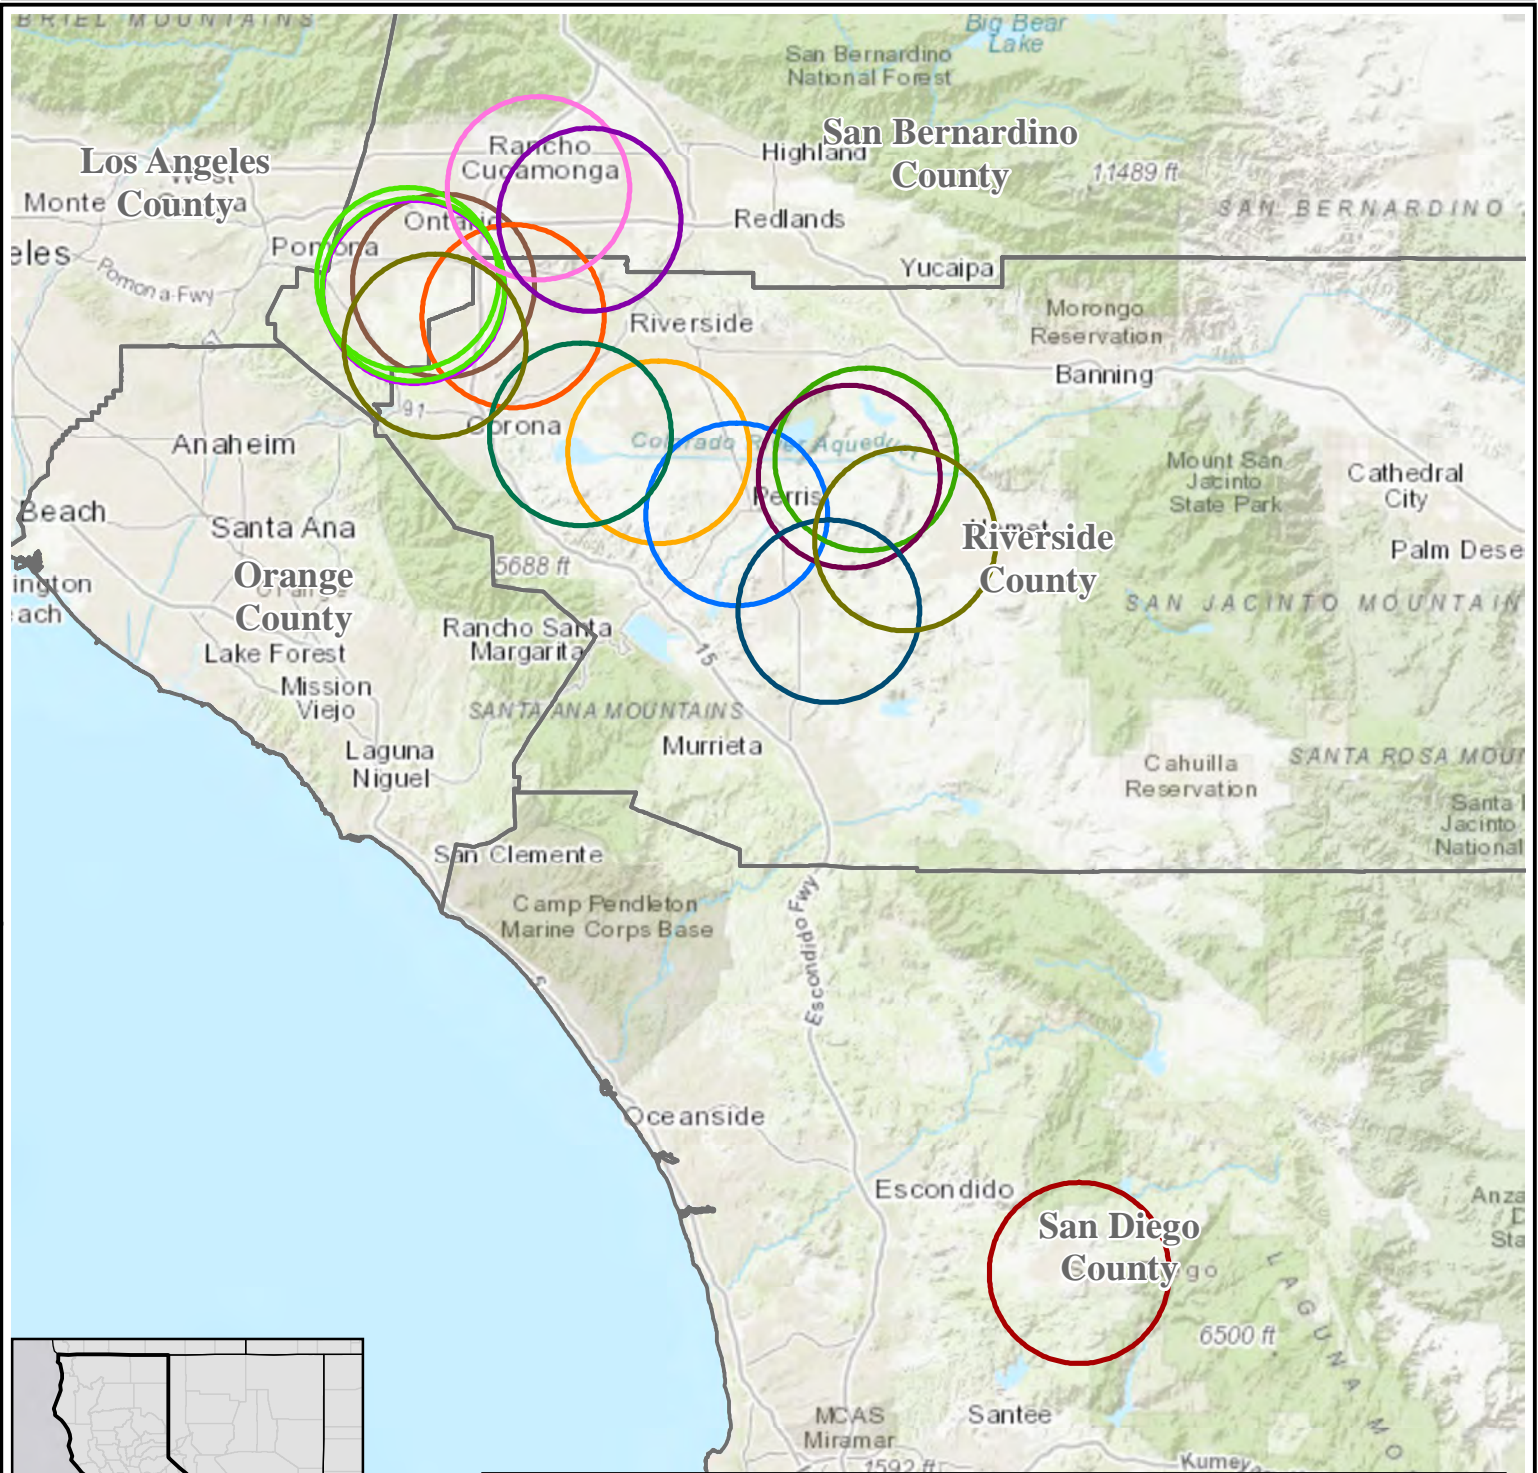

10 km Radius Ineligible Zones

NVSL Confirmed Date				
9/9/2019	5/10/2019	3/2/2019	1/25/2019	1/7/2019
8/31/2019	3/20/2019	2/16/2019	1/24/2019	12/28/2018
8/14/2019	3/14/2019	2/1/2019	1/9/2019	12/14/2018