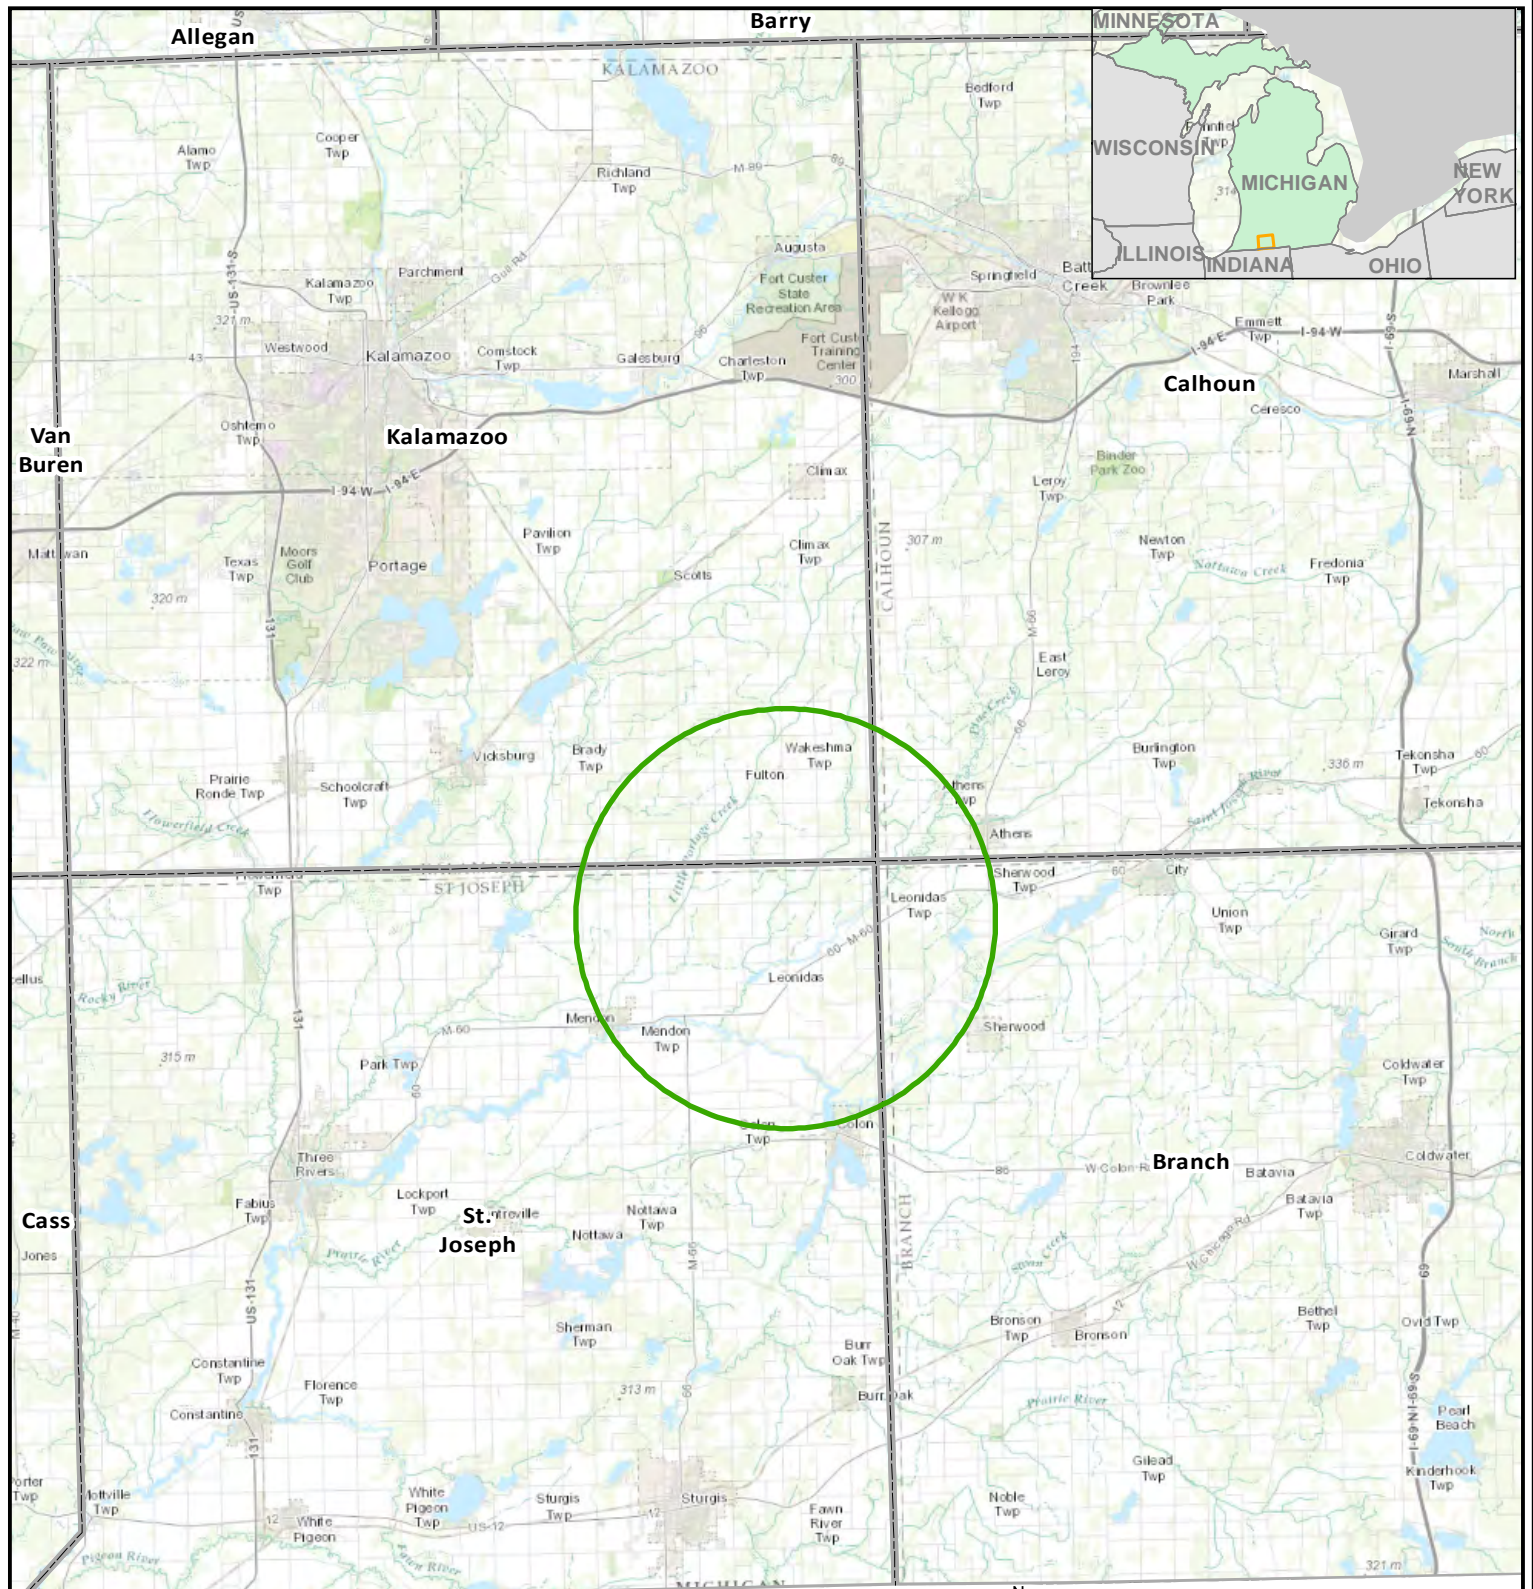

# 10 km Radius Ineligible Zone

Coordinate System: WGS 1984 UTM Zone 16N

Date Created: October 19, 2015  
Time Created: 8:57:56 AM MST

 10 km Radius Ineligible Zone