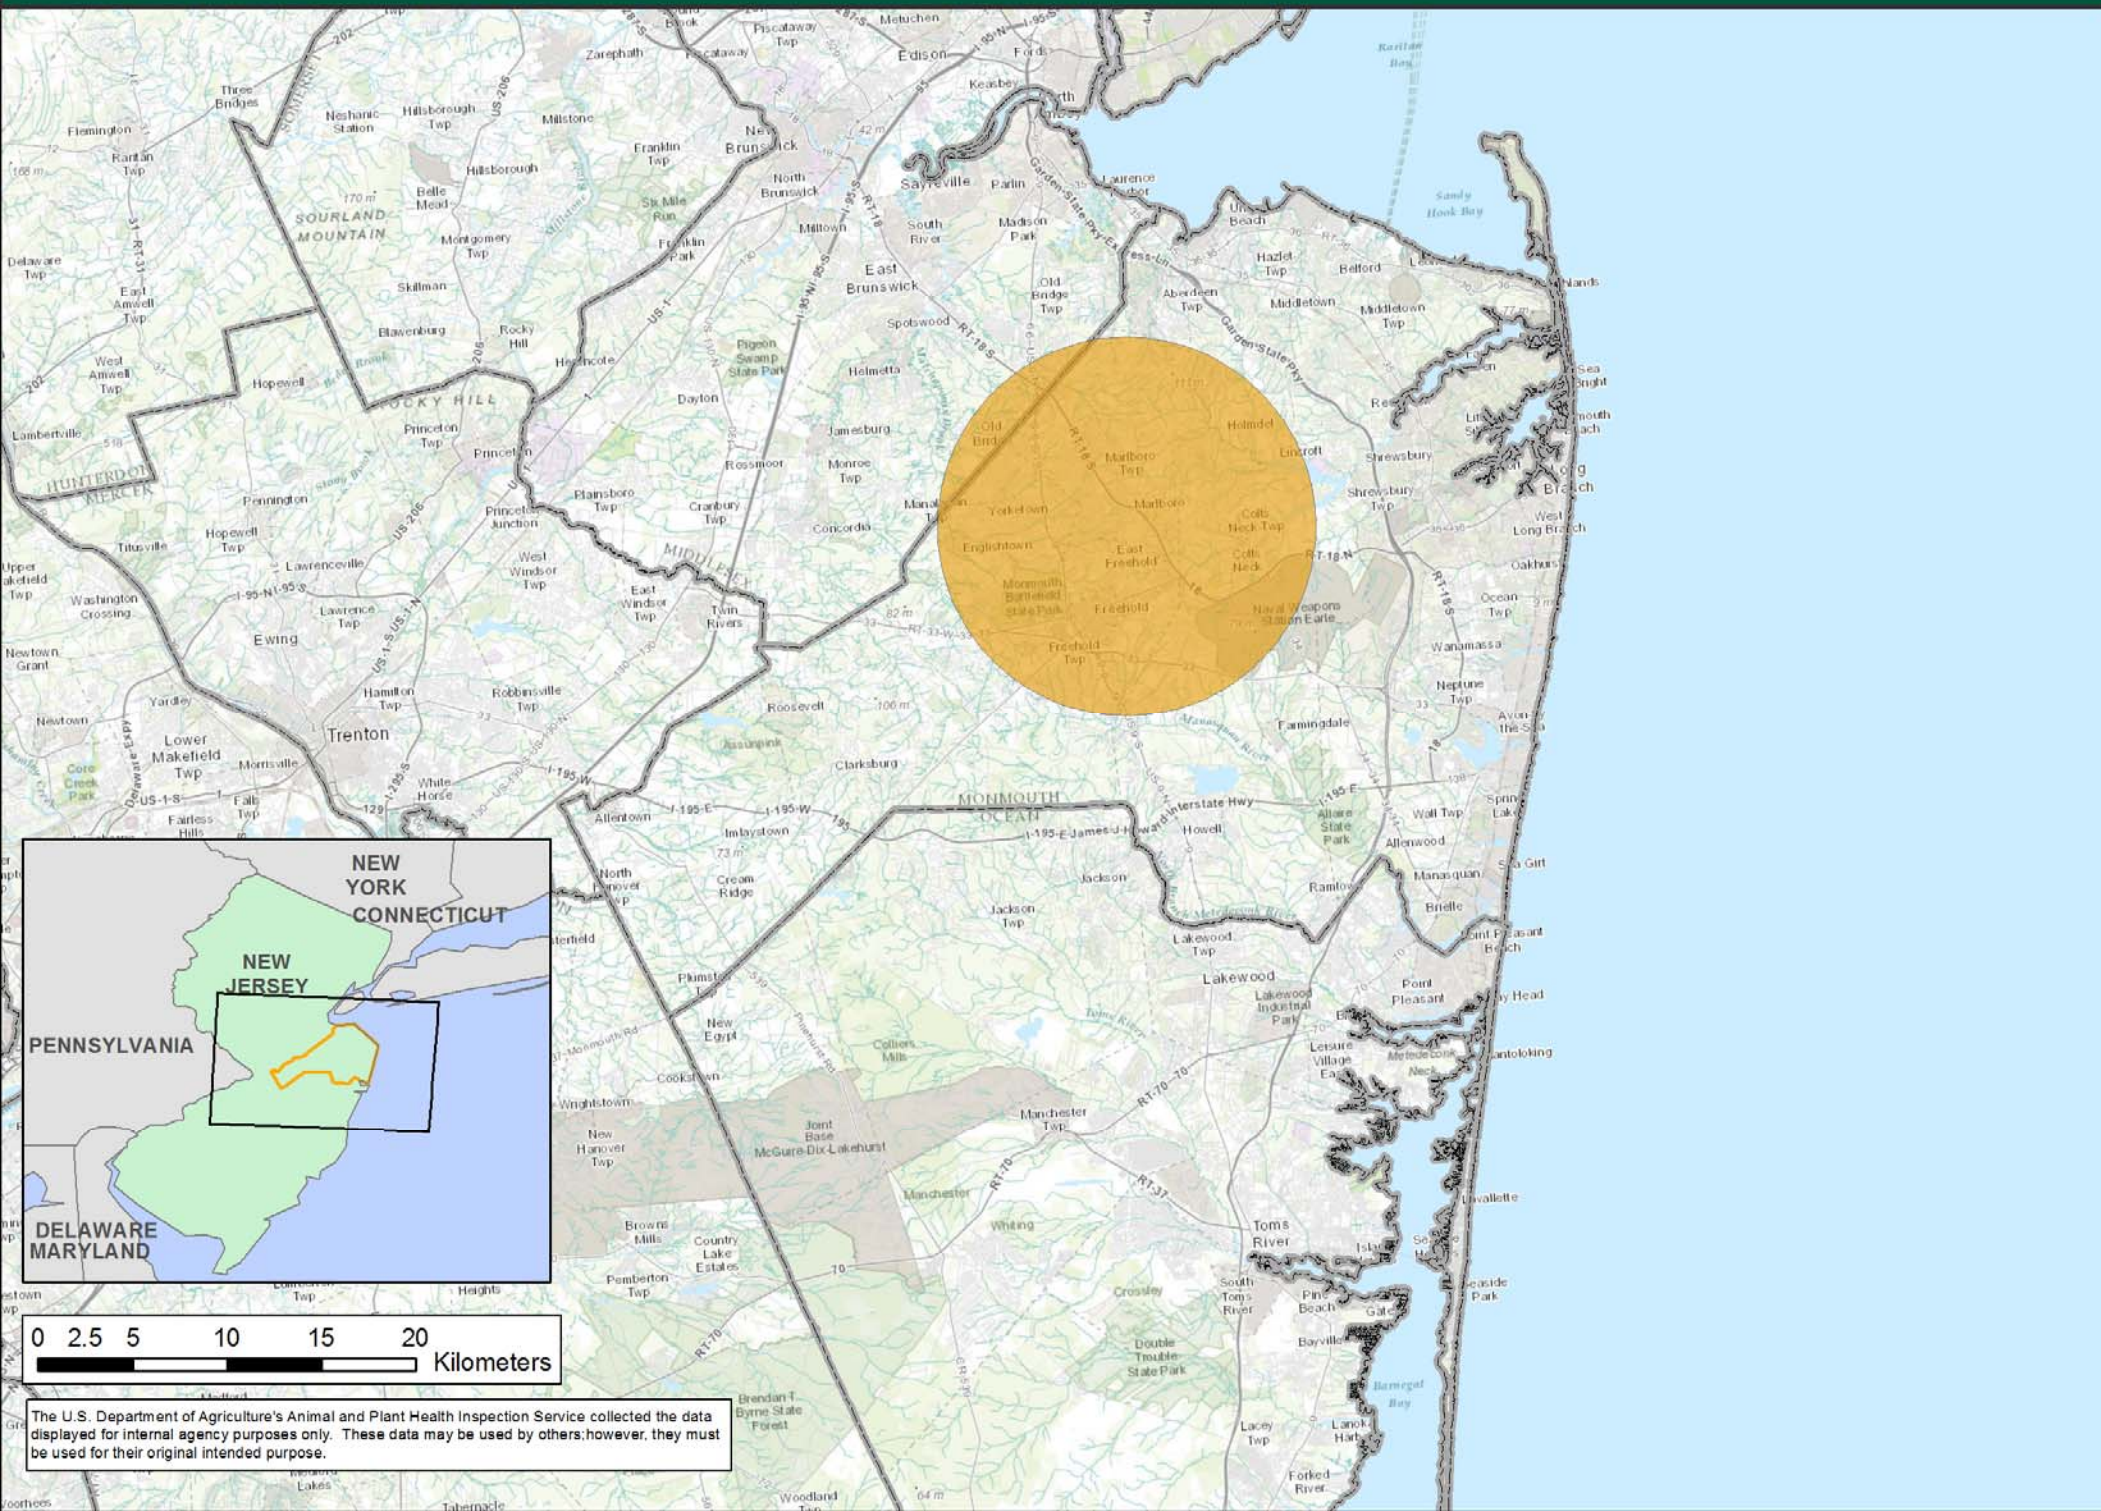

# 20 Kilometer Diameter Ineligible Zone

The U.S. Department of Agriculture's Animal and Plant Health Inspection Service collected the data displayed for internal agency purposes only. These data may be used by others; however, they must be used for their original intended purpose.