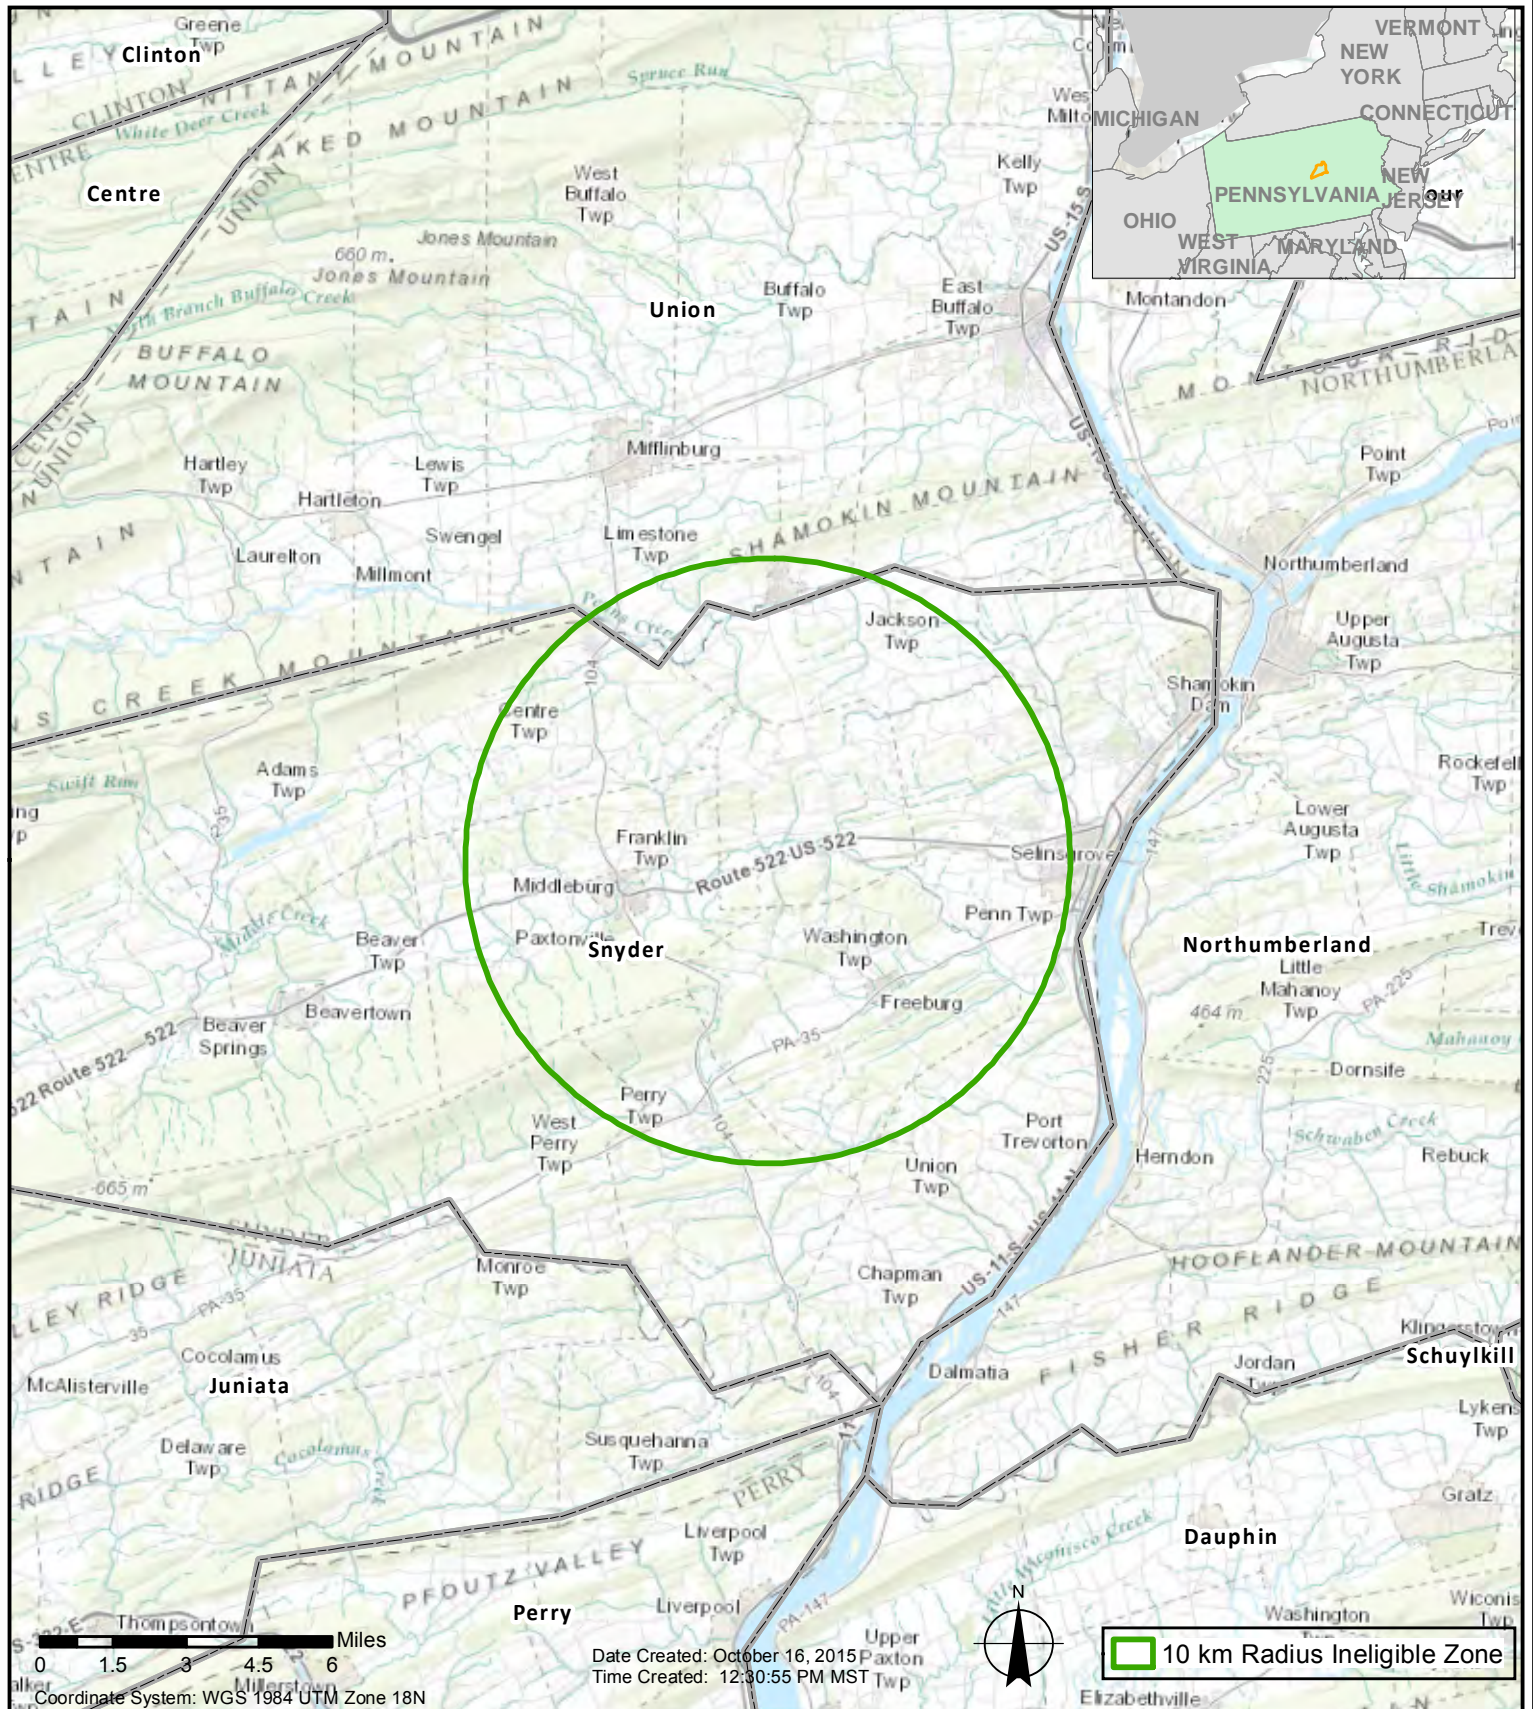

# 10 km Radius Ineligible Zone

Date Created: October 16, 2015  
Time Created: 12:30:55 PM MST