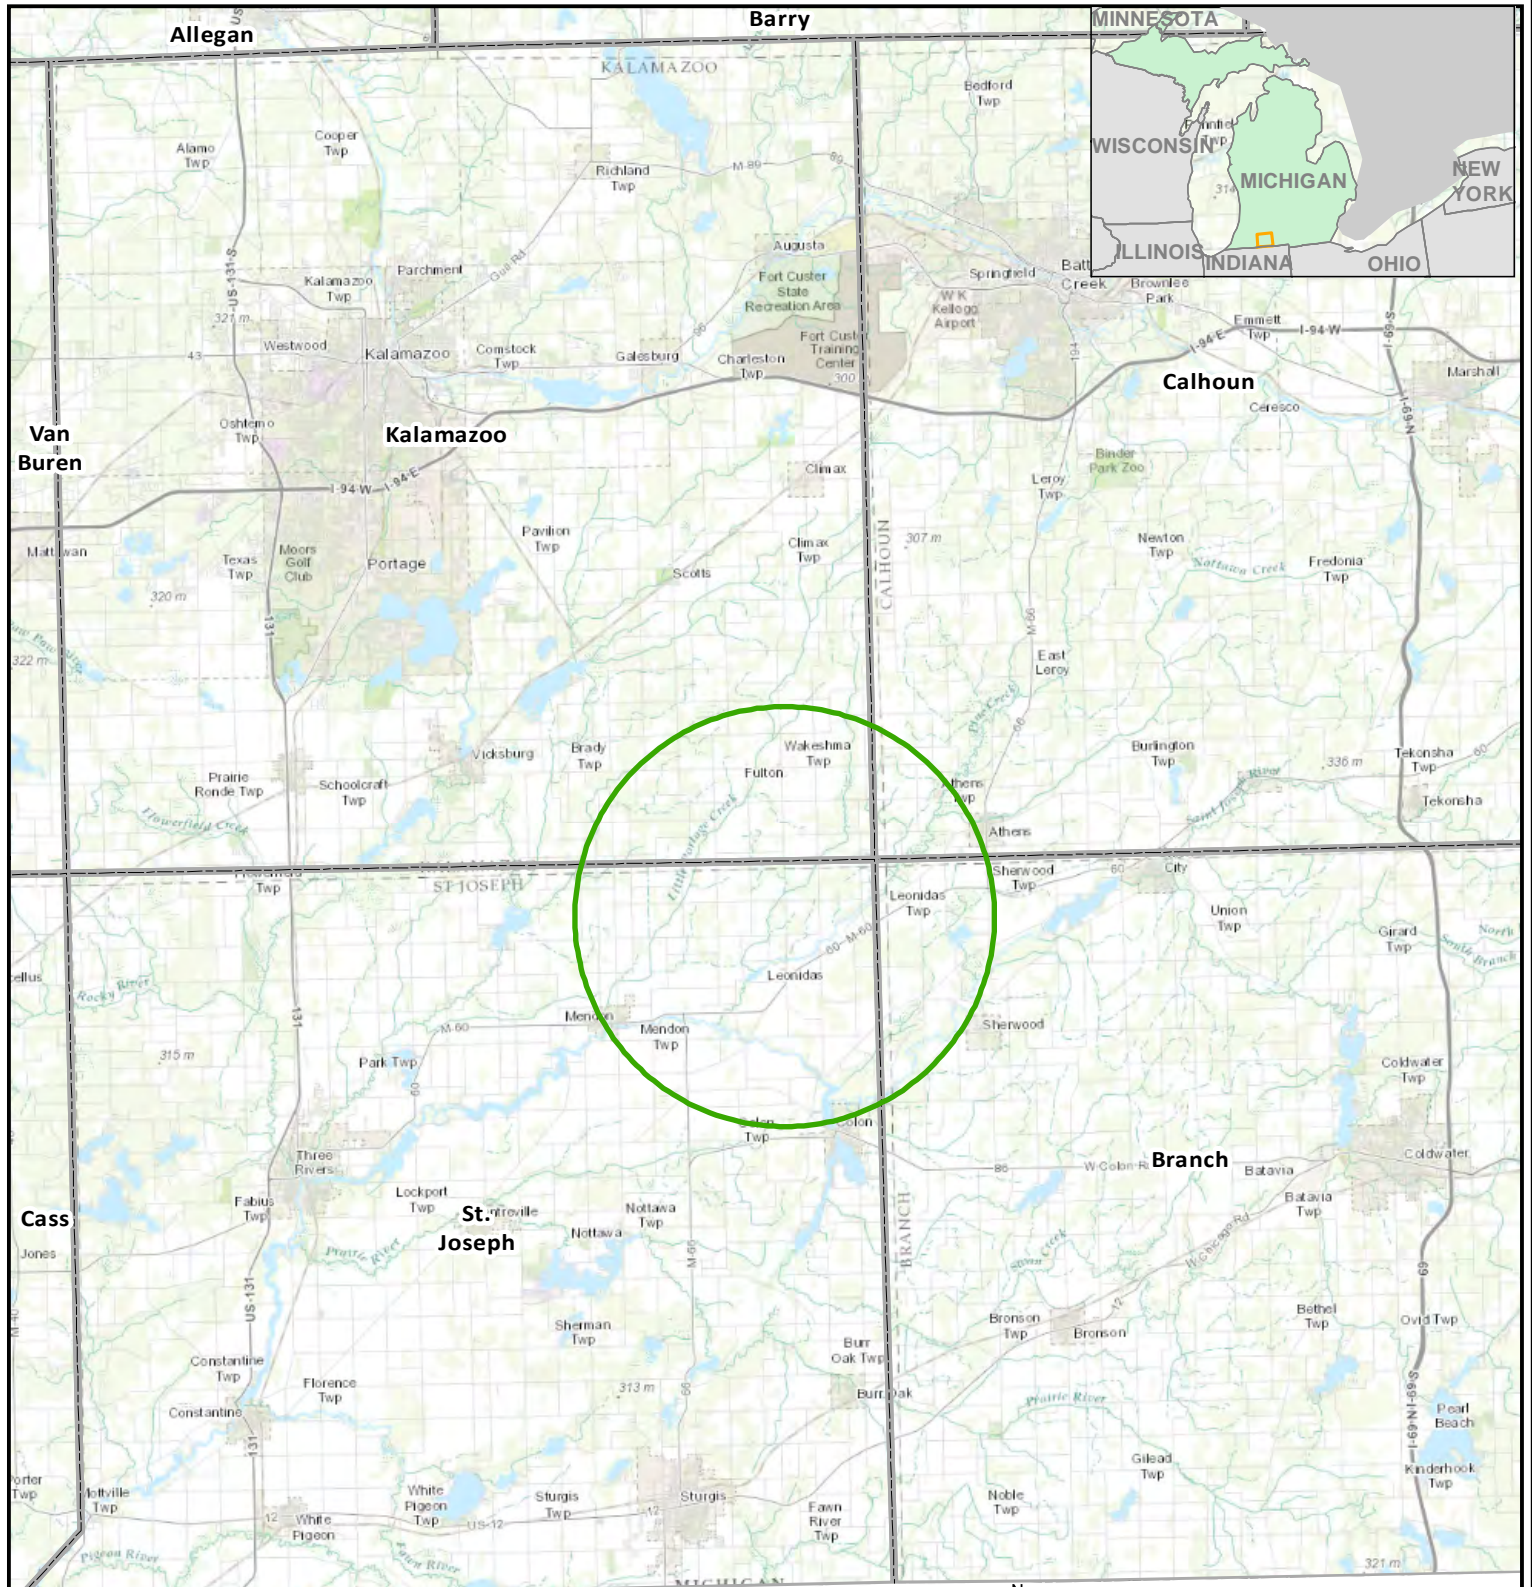

10 km Radius Ineligible Zone

Coordinate System: WGS 1984 UTM Zone 16N

Date Created: October 19, 2015
Time Created: 8:57:56 AM MST

10 km Radius Ineligible Zone