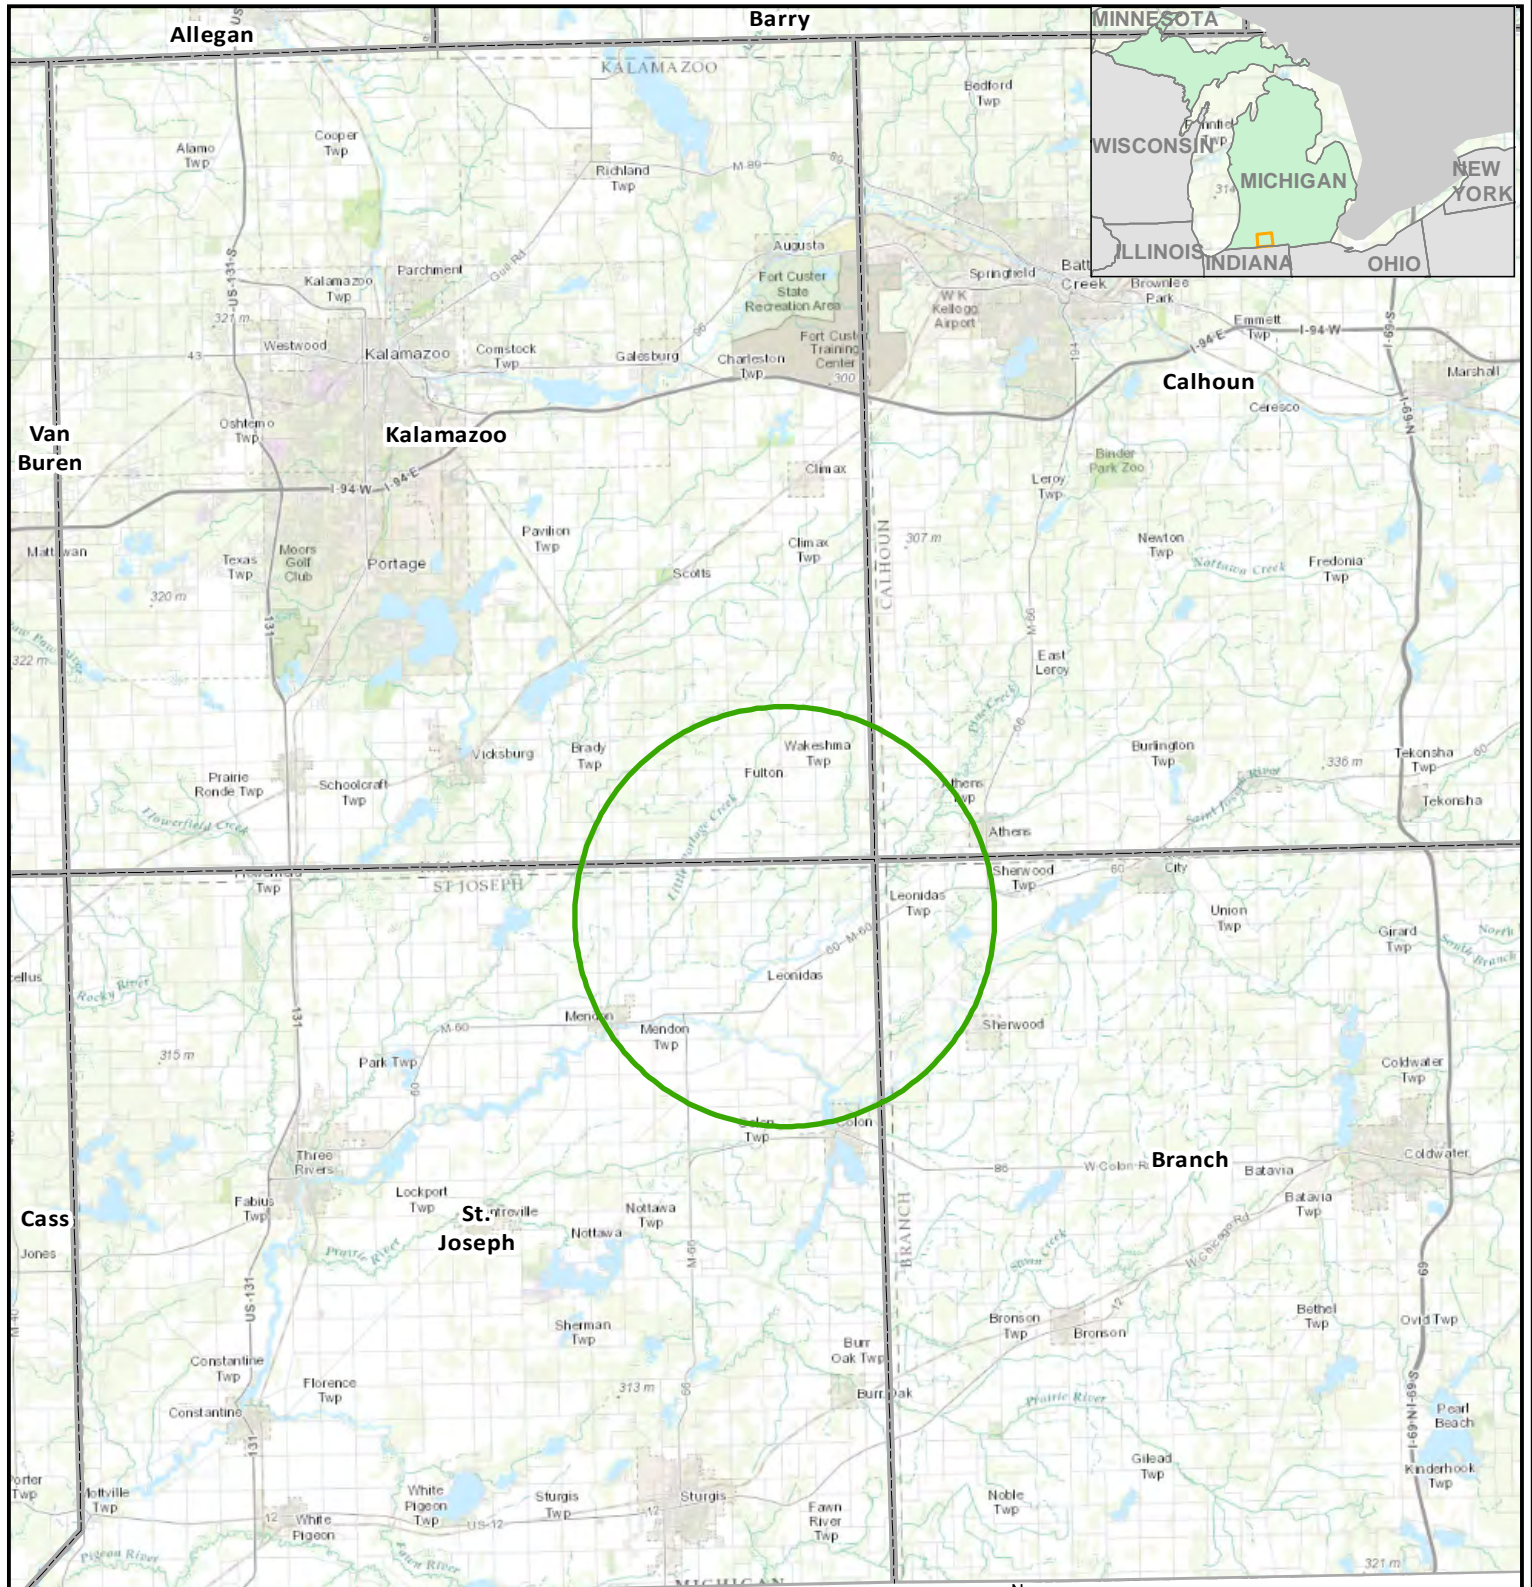

10 km Radius Ineligible Zone

Coordinate System: WGS 1984 UTM Zone 16N

Date Created: October 19, 2015
Time Created: 8:57:56 AM MST

 10 km Radius Ineligible Zone