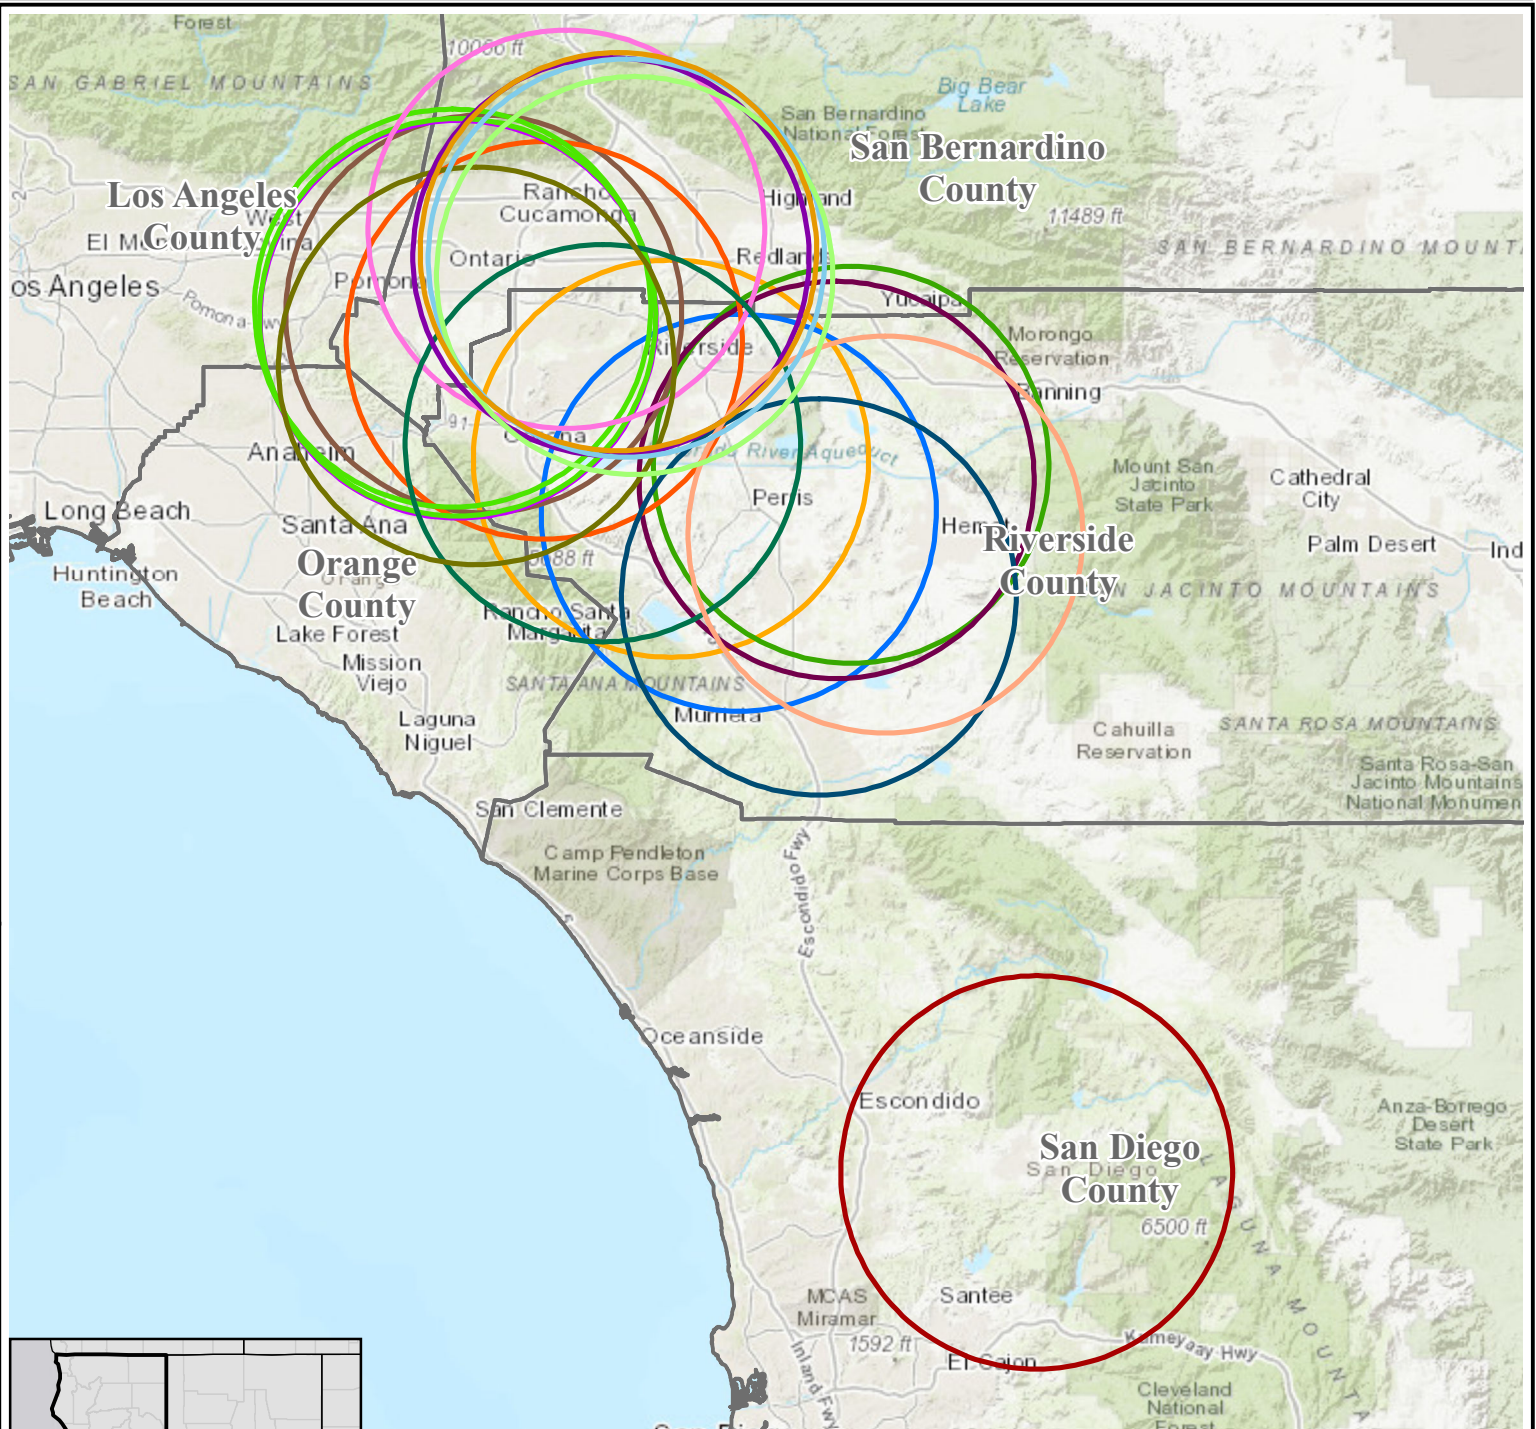

# 25 km Radius Ineligible Zones

NVSL Confirmed Date				
11/29/2019	8/31/2019	3/14/2019	1/25/2019	12/28/2018
11/22/2019	8/14/2019	3/2/2019	1/24/2019	12/14/2018
11/20/2019	5/10/2019	2/16/2019	1/9/2019	
9/9/2019	3/20/2019	2/1/2019	1/7/2019	