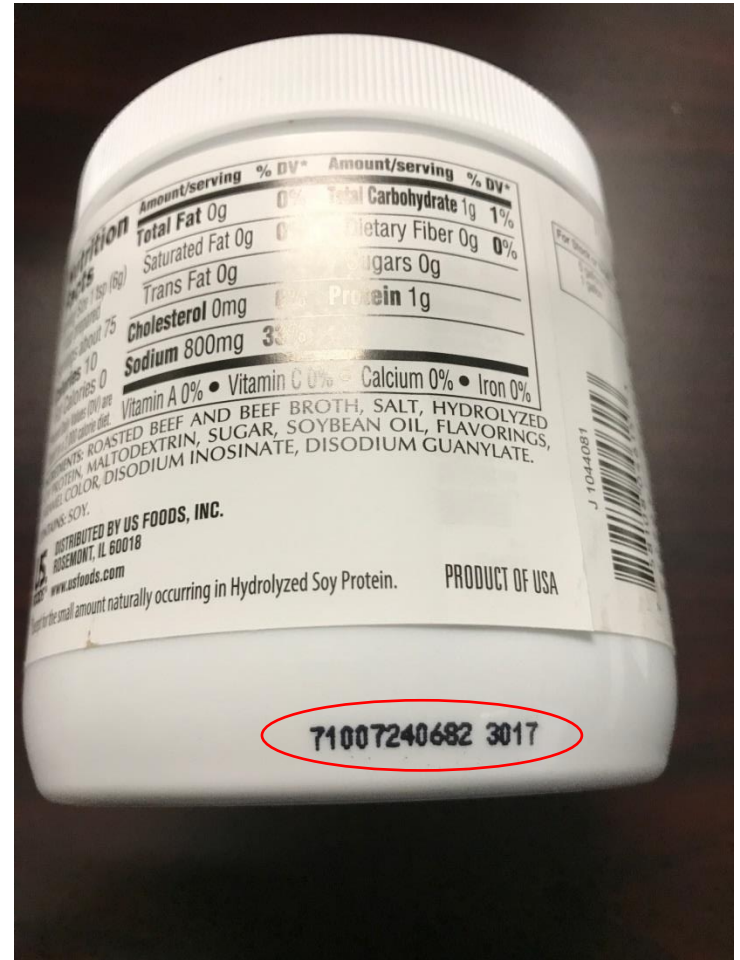

3017 Case

3017 Jar

1017 Jar

Affected product has lot code 72505239497 or 72505239498