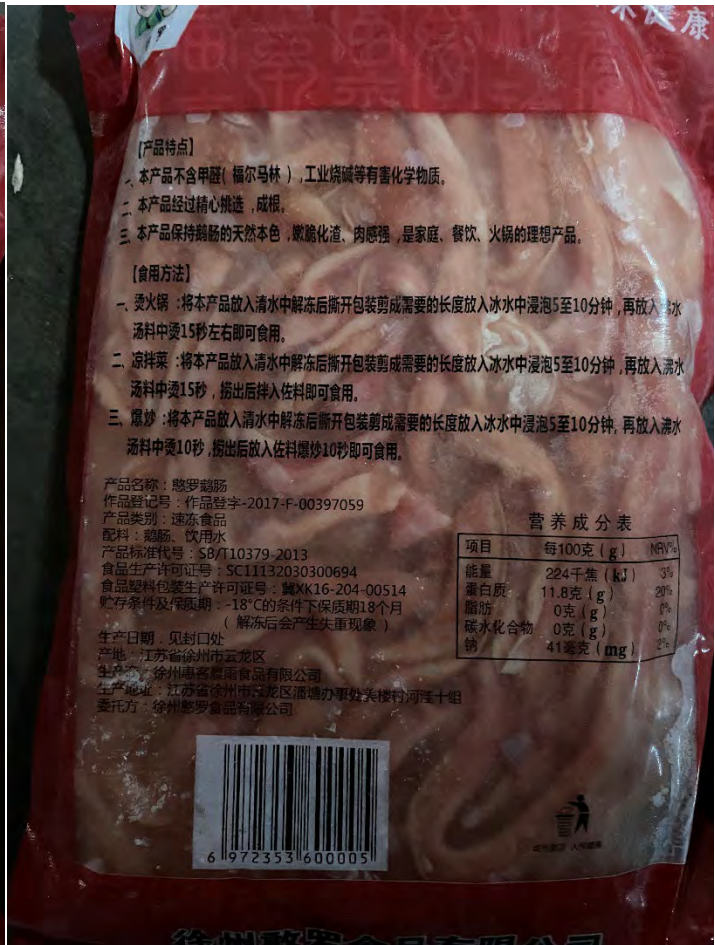

Product List for Prohibitive Product Imported from China – Calco of Seattle, Kent, Washington

Crispy Beef Cake (Not Instant) Frozen

Shipping Container UPC Code: none; Immediate Package UPC Code: None.

Product List for Prohibitive Product Imported from China – Calco of Seattle, Kent, Washington

Product 2: Goose Intestines (Hanluo) Frozen

Shipping Container UPC Code: none; Immediate Package UPC Code: 6972353600005.

Product List for Prohibitive Product Imported from China – Calco of Seattle, Kent, Washington